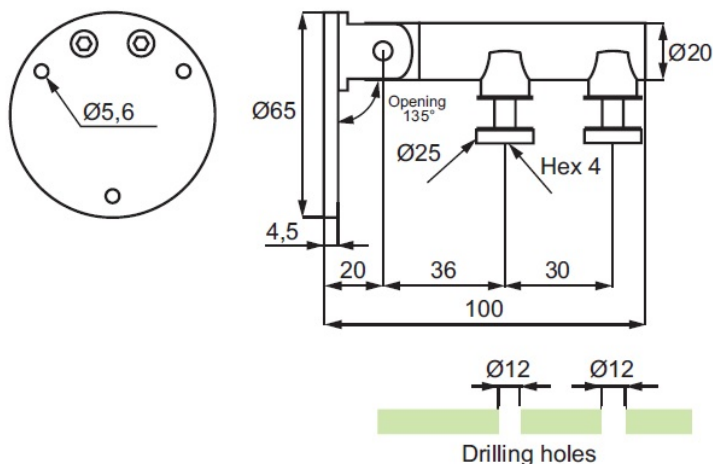

PRODUCT SHEET

Description:

Door Hinge Wall/Glass, F/Glass Cubicles, SS304-Brushed, 8- 10mm Glass Thickness, F/Inset Doors, \varnothing 12mm Drilling

Item number:

22.23.221-0

Units	Box	Carton	HS Code	Barcode
Pcs.	1	12	8302100090	
				5704866443746